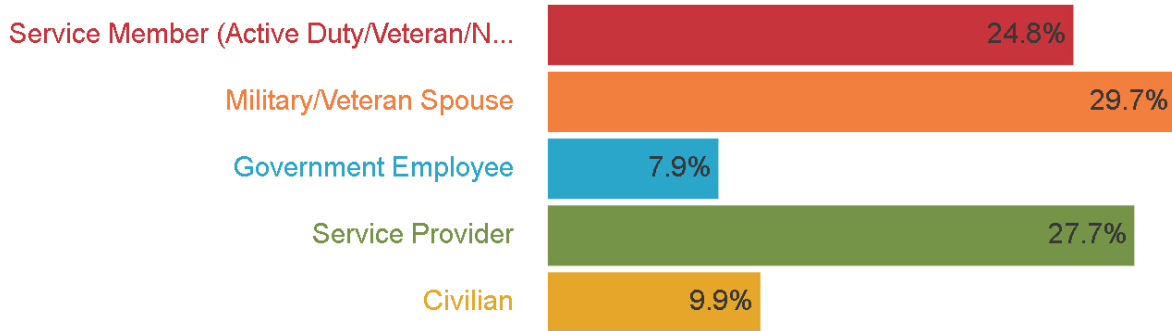

SDMFC 9th Annual Summit: DirectPoll Activity Results

Is this your first time at an SDMFC Summit?

<http://etc.ch/Y3Lj>

85 votes - 85 participants

Are you "Military-Connected" (Service Member/Veteran, Spouse, Dependent)?

<http://etc.ch/Y3Lj>

94 votes - 94 participants

SDMFC 9th Annual Summit: DirectPoll Activity Results

Complete the statement: "I identify as..." (picking only 1 answer).

<http://etc.ch/Y3Lj>

101 votes - 101 participants

Approximately how many individuals do you know at this event?

<http://etc.ch/Y3Lj>

102 votes - 102 participants

SDMFC 9th Annual Summit: DirectPoll Activity Results

How did you hear about this event?

<http://etc.ch/Y3Lj>