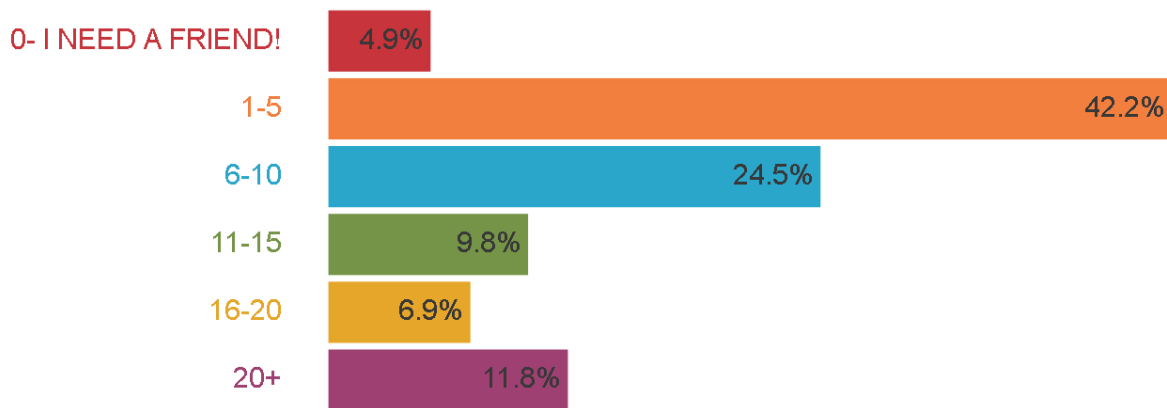

<http://etc.ch/Y3Lj>

94 votes - 94 participants

SDMFC 9th Annual Summit: DirectPoll Activity Results

Complete the statement: "I identify as..." (picking only 1 answer).

<http://etc.ch/Y3Lj>

101 votes - 101 participants

Approximately how many individuals do you know at this event?

<http://etc.ch/Y3Lj>

102 votes - 102 participants

SDMFC 9th Annual Summit: DirectPoll Activity Results

How did you hear about this event?

<http://etc.ch/Y3Lj>