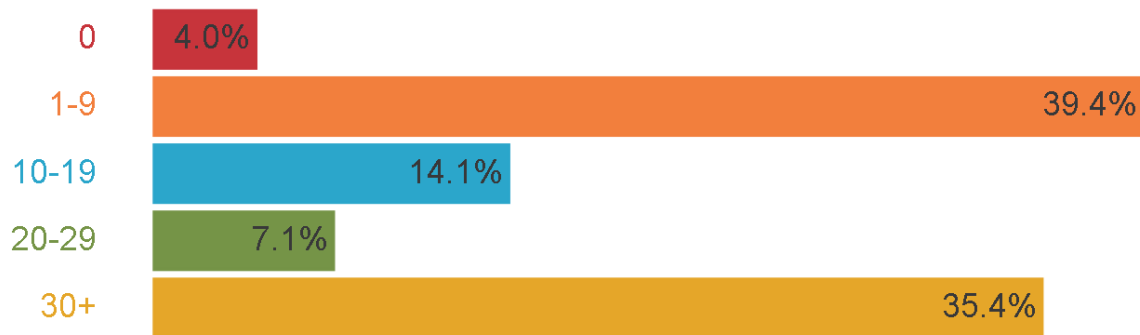

<http://etc.ch/Y3Lj>

105 votes - 105 participants

SDMFC 9th Annual Summit: DirectPoll Activity Results

How many resources have you accessed or personally referred military/veteran families to over the last year?

<http://etc.ch/Y3Lj>

99 votes - 99 participants

What do you consider to be the most critical need of military families TODAY (select only 1 response)?

<http://etc.ch/Y3Lj>

101 votes - 101 participants

SDMFC 9th Annual Summit: DirectPoll Activity Results