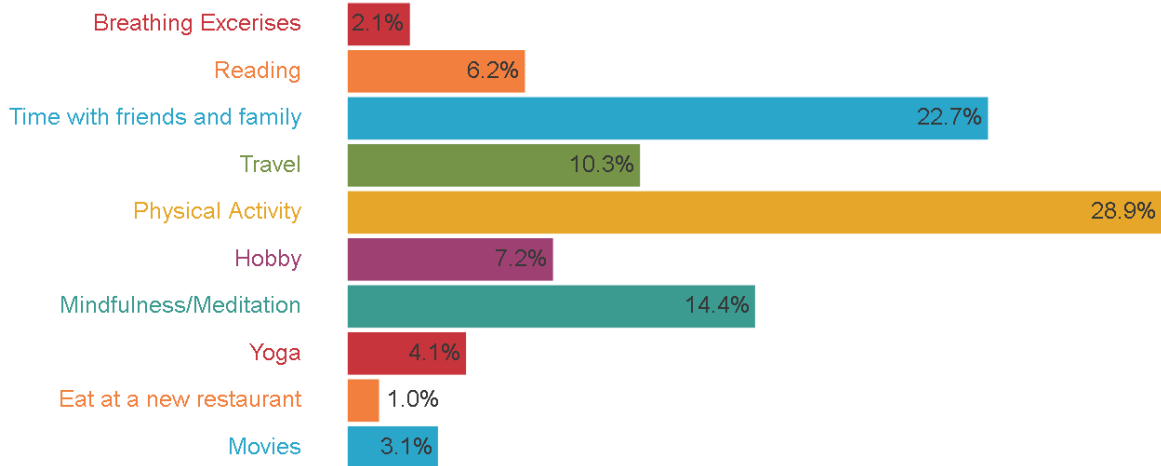

SDMFC 9th Annual Summit: DirectPoll Activity Results

How do you create balance in your life (select only 1 response)?

<http://etc.ch/Y3Lj>

97 votes - 97 participants

Do you have a new contact to re-connect with following the Summit?

<http://etc.ch/Y3Lj>