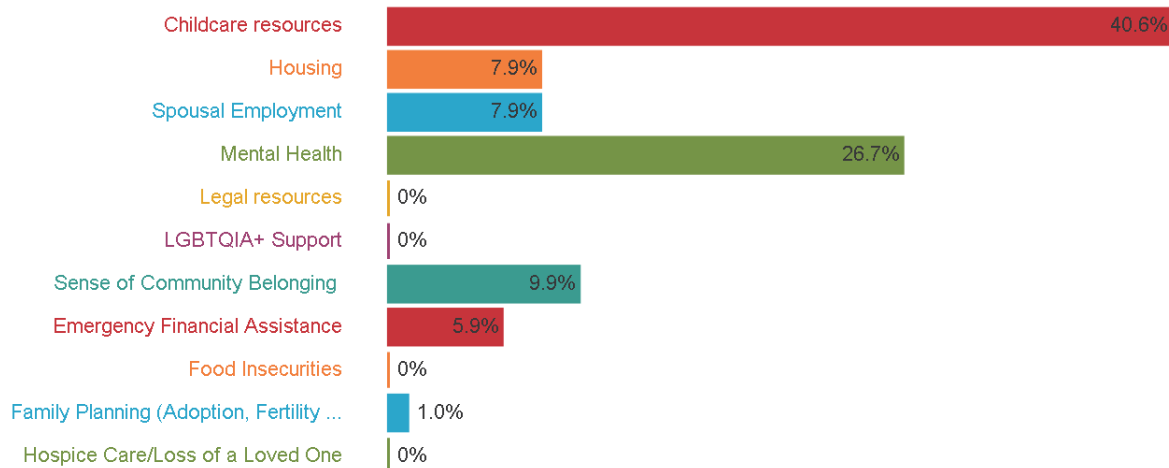

<http://etc.ch/Y3Lj>

105 votes - 105 participants

SDMFC 9th Annual Summit: DirectPoll Activity Results

How many resources have you accessed or personally referred military/veteran families to over the last year?

<http://etc.ch/Y3Lj>

99 votes - 99 participants

What do you consider to be the most critical need of military families TODAY (select only 1 response)?

<http://etc.ch/Y3Lj>

101 votes - 101 participants

SDMFC 9th Annual Summit: DirectPoll Activity Results