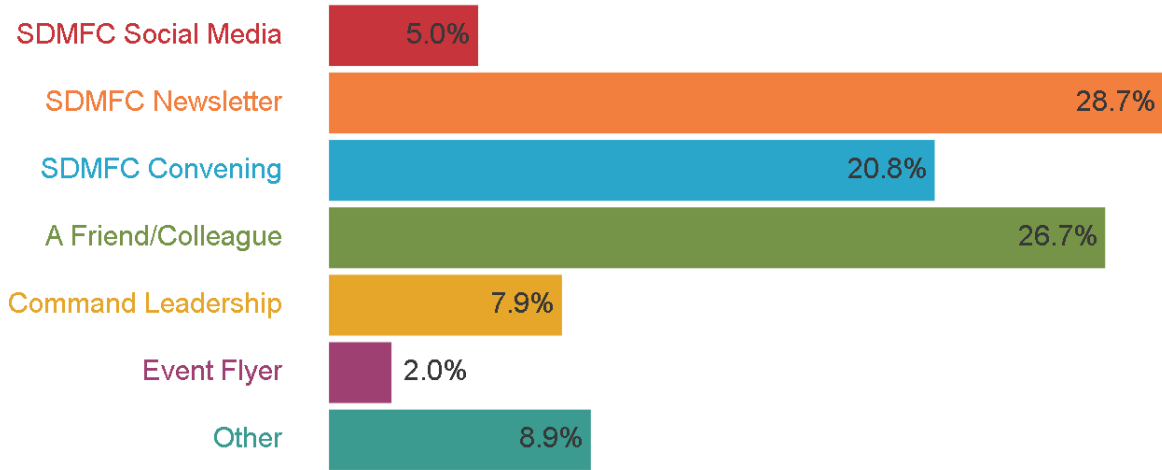

SDMFC 9th Annual Summit: DirectPoll Activity Results

Is this your first time at an SDMFC Summit?

<http://etc.ch/Y3Lj>

85 votes - 85 participants

Are you "Military-Connected" (Service Member/Veteran, Spouse, Dependent)?

<http://etc.ch/Y3Lj>

94 votes - 94 participants

SDMFC 9th Annual Summit: DirectPoll Activity Results

Complete the statement: "I identify as..." (picking only 1 answer).

<http://etc.ch/Y3Lj>

101 votes - 101 participants

Approximately how many individuals do you know at this event?

<http://etc.ch/Y3Lj>

102 votes - 102 participants

SDMFC 9th Annual Summit: DirectPoll Activity Results

How did you hear about this event?

<http://etc.ch/Y3Lj>

101 votes - 101 participants

Did you learn of a new resource from our community resource tables?

<http://etc.ch/Y3Lj>

102 votes - 102 participants

SDMFC 9th Annual Summit: DirectPoll Activity Results

What do you want to gain from attending today's Summit?