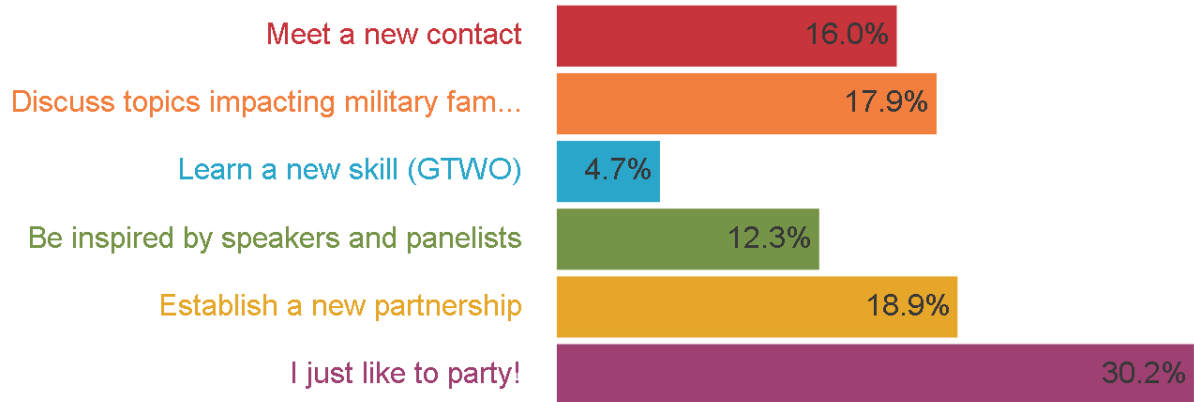

SDMFC 9th Annual Summit: DirectPoll Activity Results

What do you want to gain from attending today's Summit?

<http://etc.ch/Y3Lj>