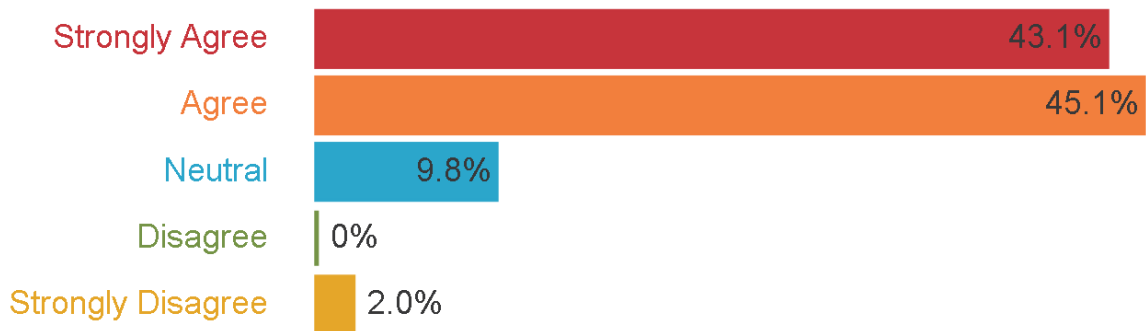

50 votes - 50 participants

I am now better connected to the topic/resources from this convening

<http://etc.ch/Y3Lj>