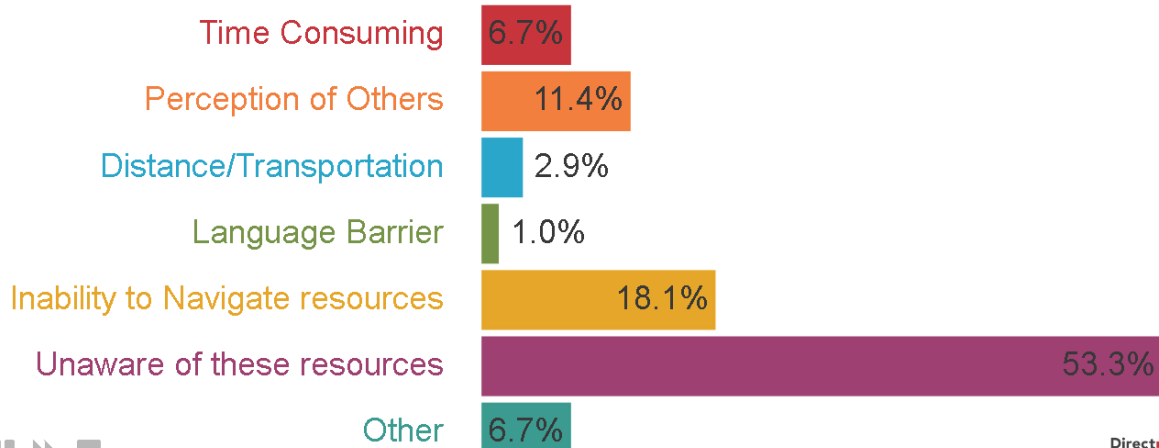

<http://etc.ch/Y3Lj>

105 votes - 105 participants

SDMFC 9th Annual Summit: DirectPoll Activity Results

How many resources have you accessed or personally referred military/veteran families to over the last year?